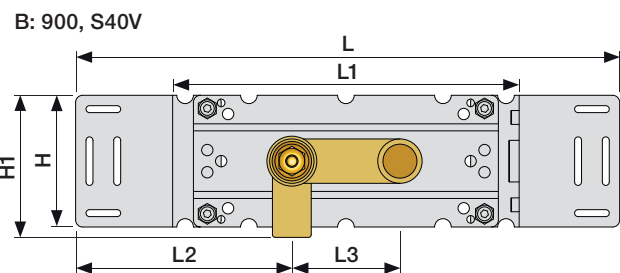

VR697+, VR698+

VR2019+, VR2119+

VR669

12 mm

VR1400+

800, 800NV, 800TV

VR1410

28 mm

700: 700V + 200M  
 800: 800V + 2 x 200M  
 800N: 800NV + 200M  
 800T: 800TV + 200M

	L	L1	L2	L3	H	H1	H2	H3
A	295 mm 11 1/2"	160 mm 6 1/2"	145 mm 5 3/4"	-	95 mm 3 3/4"	103 mm 4"	-	-
B	395 mm 15 1/2"	260 mm 10"	156 mm 6 1/8"	-			-	-
C	490 mm 19 1/2"	355 mm 14"	166 mm 6 1/2"	78 mm 3 1/16"			-	-
D	570 mm 23"	435 mm 17"	-	-			122 mm 4 3/4"	113 mm 4 1/2"