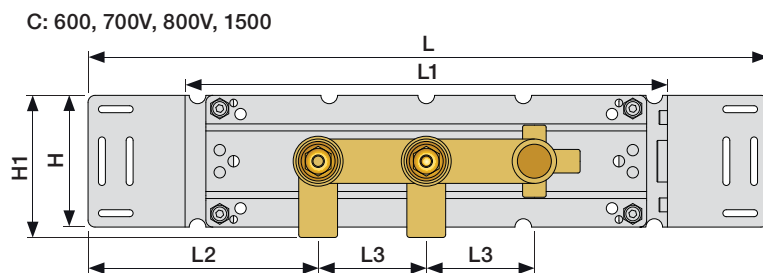

VR697+, VR698+

VR2019+, VR2119+

VR669

12 mm

VR1400+

800, 800NV, 800TV

VR1410

28 mm

700: 700V + 200M  
 800: 800V + 2 x 200M  
 800N: 800NV + 200M  
 800T: 800TV + 200M

	L	L1	L2	L3	H	H1	H2	H3
A	295 mm 11 1/2"	160 mm 6 1/2"	145 mm 5 3/4"	-	95 mm 3 3/4"	103 mm 4"	-	-
B	395 mm 15 1/2"	260 mm 10"	156 mm 6 1/8"	-			-	-
C	490 mm 19 1/2"	355 mm 14"	166 mm 6 1/2"	78 mm 3 1/16"			-	-
D	570 mm 23"	435 mm 17"	-	-			122 mm 4 3/4"	113 mm 4 1/2"