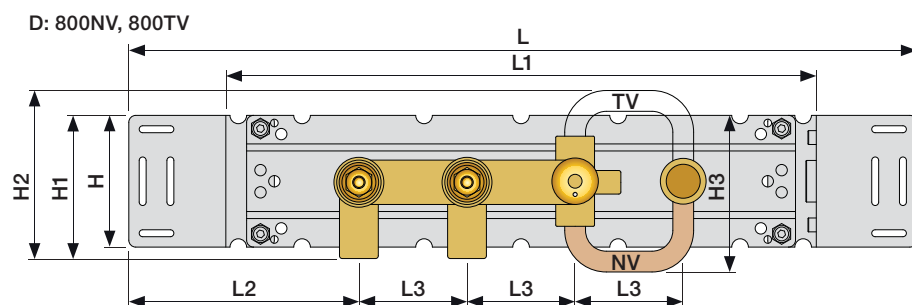

VR697+, VR698+

VR2019+, VR2119+

VR669

12 mm

VR1400+

800, 800NV, 800TV

VR1410

28 mm

700: 700V + 200M  
 800: 800V + 2 x 200M  
 800N: 800NV + 200M  
 800T: 800TV + 200M

	L	L1	L2	L3	H	H1	H2	H3
A	295 mm 11 1/2"	160 mm 6 1/2"	145 mm 5 3/4"	-	95 mm 3 3/4"	103 mm 4"	-	-
B	395 mm 15 1/2"	260 mm 10"	156 mm 6 1/8"	-			-	-
C	490 mm 19 1/2"	355 mm 14"	166 mm 6 1/2"	78 mm 3 1/16"			-	-
D	570 mm 23"	435 mm 17"	-	-			122 mm 4 3/4"	113 mm 4 1/2"