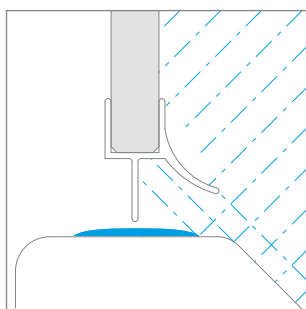

**Models without profile mounted with the threshold strip.**

Low threshold strip is less protection against splashes of the water drops.

**Models without bottom treadmill/profile mounted without the threshold strip.**

Lack of the threshold makes the water more easily seep out of the cabin, which reduces its tightness. When installing the enclosure directly on the floor, be sure to appropriate level the floor, so that water flows towards the drain and does not pour through the fugues outside the cabin.