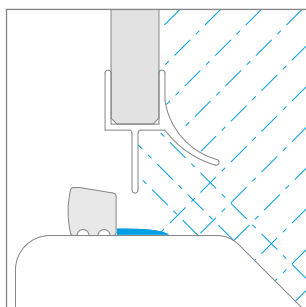

**Models without profile mounted with the threshold strip.**

Low threshold strip is less protection against splashes of the water drops.

**Models without bottom treadmill/profile mounted without the threshold strip.**

Lack of the threshold makes the water more easily seep out of the cabin, which reduces its tightness. When installing the enclosure directly on the floor, be sure to appropriate level the floor, so that water flows towards the drain and does not pour through the fugues outside the cabin.