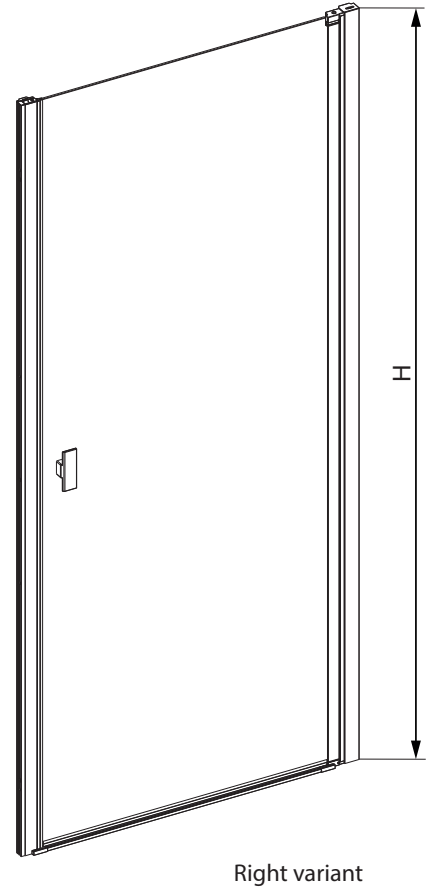

Variant W2

Model	X	B	D	H	Variant
DWJ I 70	680-710	580	580	2000	W2
DWJ I 80	780-810	680	680	2000	
DWJ I 90	880-910	780	780	2000	
DWJ I 100	980-1010	880	880	2000	W3