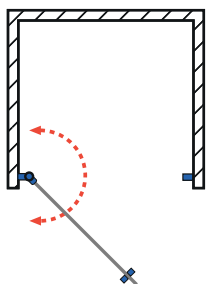

Variant W2

Model	X	B	D	H	Variant
DWJ I 70	680-710	580	580	2000	W2
DWJ I 80	780-810	680	680	2000	
DWJ I 90	880-910	780	780	2000	
DWJ I 100	980-1010	880	880	2000	W3