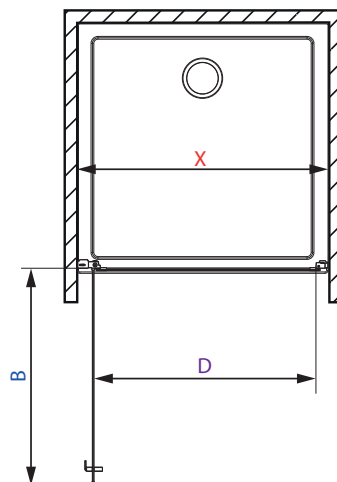

Model	X	B	D	H	Variant
DWJ I 70	680-710	580	580	2000	W2
DWJ I 80	780-810	680	680	2000	
DWJ I 90	880-910	780	780	2000	
DWJ I 100	980-1010	880	880	2000	W3