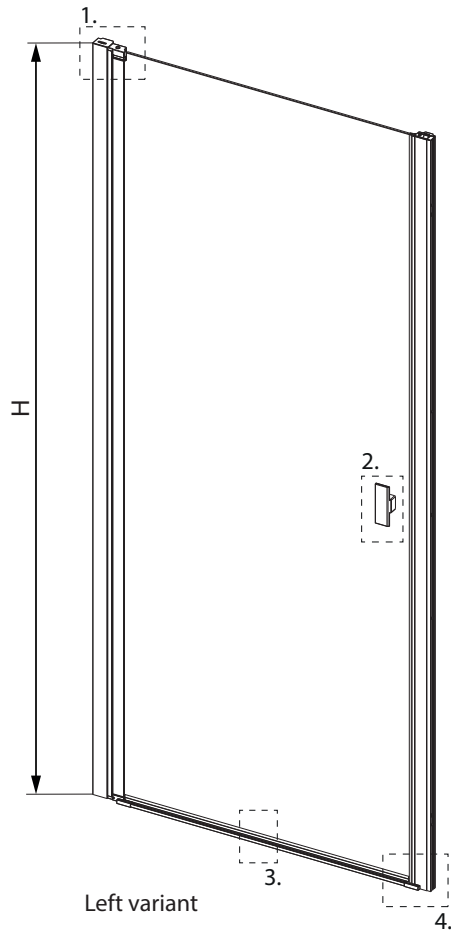

Variant W2

Model	X	B	D	H	Variant
DWJ I 70	680-710	580	580	2000	W2
DWJ I 80	780-810	680	680	2000	
DWJ I 90	880-910	780	780	2000	
DWJ I 100	980-1010	880	880	2000	W3