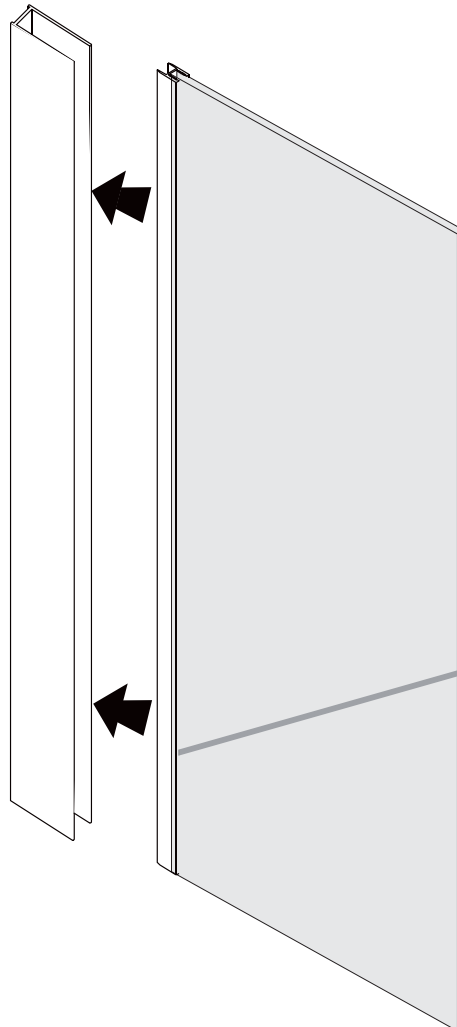

cassøe®

Installationguide - showerwall 900x2000mm

Showerwall in 6mm tempered
glass with cuttable supportbar.
Height 2000mm - width 900mm
Profile colour in shiny aluminum

Reversible - left/right

Cassøe A/S
Taksvej 24
7400 Herning
Tlf. 97127400
www.cassoe.dk

U-profile

ST4*35

ϕ6x30
Wall plugs

ST4*12

Screw cover

Supportbar

1

2