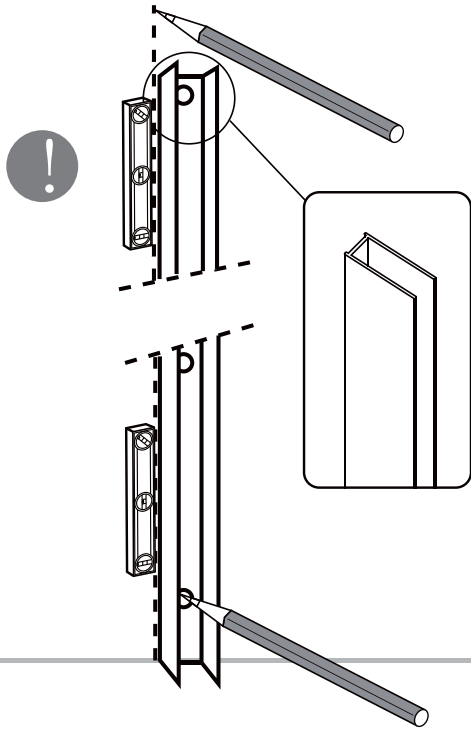

cassøe®

Installationguide - showerwall 900x2000mm

Showerwall in 6mm tempered
glass with cuttable supportbar.
Height 2000mm - width 900mm
Profile colour in shiny aluminum

Reversible - left/right

Cassøe A/S
Taksvej 24
7400 Herning
Tlf. 97127400
www.cassoe.dk

U-profile

ST4*35

ϕ6x30
Wall plugs

ST4*12

Screw cover

Supportbar

1

2