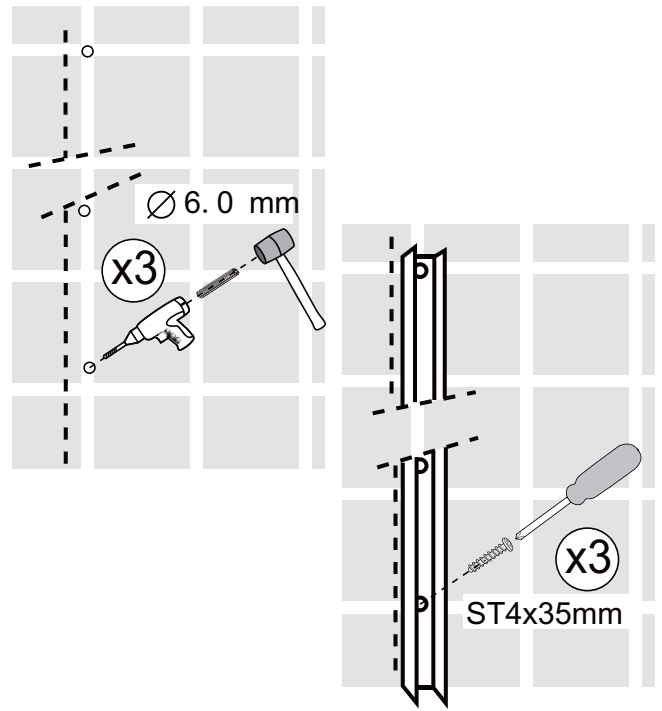

cassøe®

Installationguide - showerwall 900x2000mm

Showerwall in 6mm tempered
glass with cuttable supportbar.
Height 2000mm - width 900mm
Profile colour in shiny aluminum

Reversible - left/right

Cassøe A/S
Taksvej 24
7400 Herning
Tlf. 97127400
www.cassoe.dk

U-profile

ST4*35

ϕ6x30
Wall plugs

ST4*12

Screw cover

Supportbar

1

2