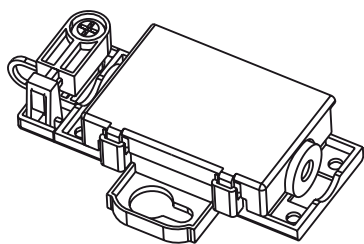

Hafa® Go

Art.nr 1267270

CE RoHS   IP44

1 x a

2 x b

3

PH2

Hafa®